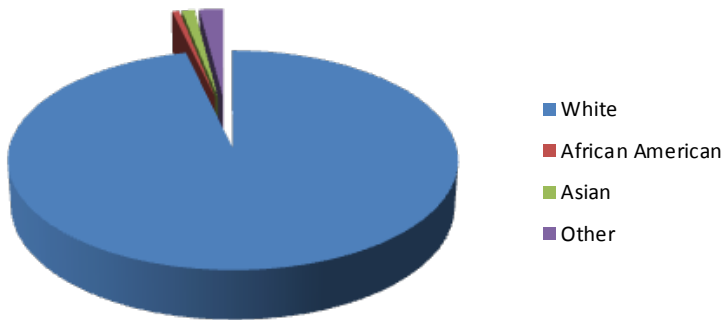

York County, PA

	1990* Population	2000 Population	2010* Population	2013** Population	2020*** Population
York City	42,192	40,862	43,718	43,935	41,267
York County	339,574	381,751	434,972	438,965	484,909

Source: U.S. Census Bureau*, State and County Quickfacts**, and York County Planning Commission***

Population by Race

Source: American Community Survey (5 Year Estimate) 2008-2012

Age	Population	Percent
Under 5 Years	26,504	6.1
5-9 Years	27,779	6.4
10-14 Years	28,988	6.7
15-19 Years	29,355	6.8
20-24 Years	25,092	5.8
25-34 Years	50,590	11.6
35-44 Years	60,212	13.9
45-54 Years	68,593	15.8
55-59 Years	30,111	6.9
60-64 Years	25,717	5.9
65-74 Years	33,108	7.6
75-84 Years	19,614	4.5
85 Years and Over	8,916	2.1
Median Age 40.1		